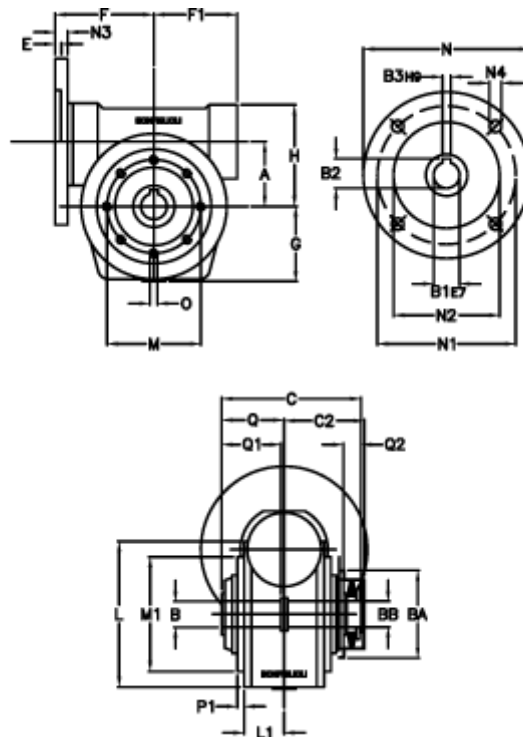

Article number: 390204902873236

Description: Worm Gear with Torque Limiter
VF 49-L2-P-28 P80B5

Measures

a = 49.50	C2 = 63,5	L1 = 36.8	O = M6x8
B = 25	Description = VF 49P-xx-80B14	m = 94	P1 = 2.5
B1 E7 = 19	E = 3.0	M1 = 68	Q = 51.0
B2 = 21.8	F = 70	N = 120	Q1 = 41
B3 H9 = 6	F1 = 63	N1 = 100	Q2 = 15
BA = 63	g = 56	N2 = 80	
BB H7 = 14	H = 80.0	N3 = 10.0	
C = 105	L = 107.5	N4 = 7	